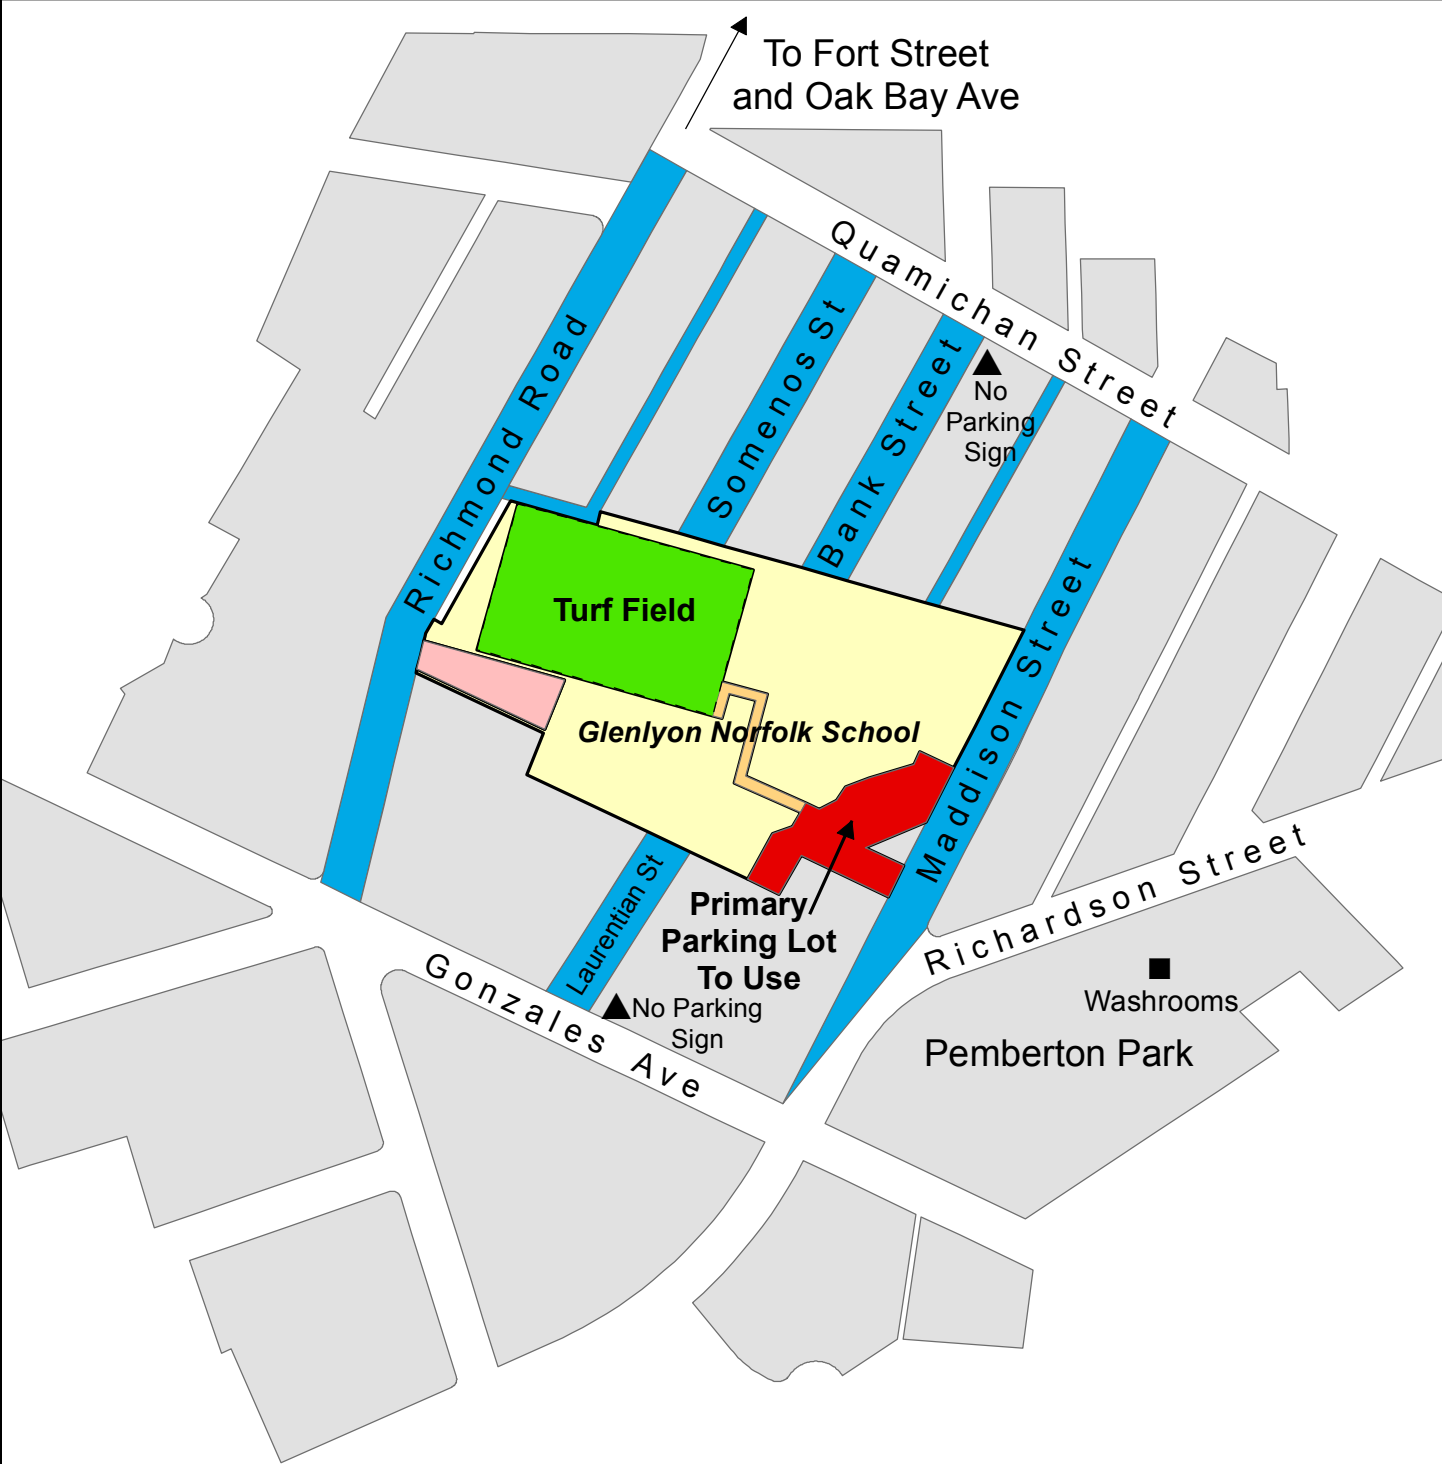

# Location of Glenlyon Norfolk School Turf Field

## Legend

- |                                                                                     |                                             |                                                                                      |                      |
|-------------------------------------------------------------------------------------|---------------------------------------------|--------------------------------------------------------------------------------------|----------------------|
|  | Primary Parking Lot To Use For Soccer Games |  | Turf Field           |
|  | No Parking, Drop-off or Pick-up Areas       |  | Walkway To Field     |
|  | Secondary Overflow Parking Lot              |  | Residential Property |
|  | Glenlyon Norfolk School Property            |                                                                                      |                      |